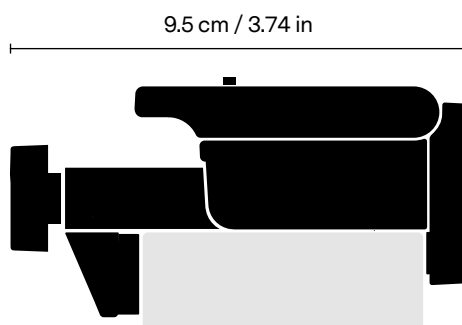

Huddly Screen Mount

For Huddly IQ, GO
and ONE.

Huddly Screen Mount

Min thickness of display 1 cm / 0.39 in

Max thickness of display 6 cm / 2.36 in

Screen Mount with camera on top of display

The Screen Mount lets you attach Huddly IQ, GO and ONE on top of, or below, the meeting room display.

Requirements

Minimum depth from front of display to wall is 8 cm / 3.14 in.

Mounting Recommendation

For displays mounted more than 110 cm / 43.30 in above floor level, mount below the display.

Compatibility

Kensington lock compatible

Tripod Screw

0.25" - 20 UNC

Weight

57 g

Color

Black

GTIN