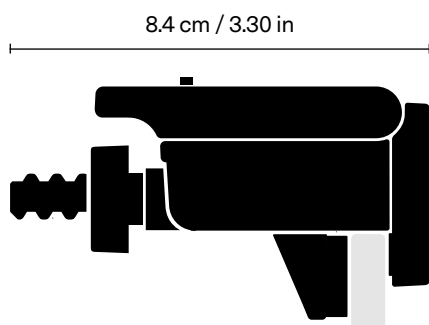

Huddly Screen Mount

For Huddly IQ, GO
and ONE.

Huddly Screen Mount

Min thickness of display 1 cm / 0.39 in

Max thickness of display 6 cm / 2.36 in

Screen Mount with camera on top of display

The Screen Mount lets you attach Huddly IQ, GO and ONE on top of, or below, the meeting room display.

Requirements

Minimum depth from front of display to wall is 8 cm / 3.14 in.

Mounting Recommendation

For displays mounted more than 110 cm / 43.30 in above floor level, mount below the display.

Compatibility

Kensington lock compatible

Tripod Screw

0.25" - 20 UNC

Weight

57 g

Color

Black

GTIN