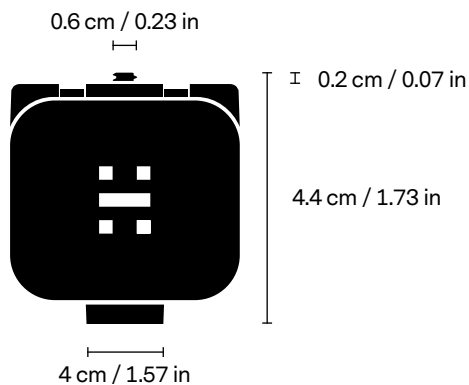

Huddly Screen Mount

For Huddly IQ, GO
and ONE.

Huddly Screen Mount

Min thickness of display 1 cm / 0.39 in

Max thickness of display 6 cm / 2.36 in

Screen Mount with camera on top of display

The Screen Mount lets you attach Huddly IQ, GO and ONE on top of, or below, the meeting room display.

Requirements

Minimum depth from front of display to wall is 8 cm / 3.14 in.

Mounting Recommendation

For displays mounted more than 110 cm / 43.30 in above floor level, mount below the display.

Compatibility

Kensington lock compatible

Tripod Screw

0.25" - 20 UNC

Weight

57 g

Color

Black

GTIN