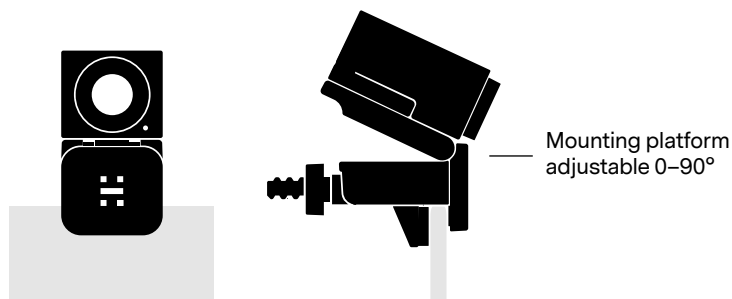

Huddly Screen Mount

For Huddly IQ, GO
and ONE.

Huddly Screen Mount

Min thickness of display 1 cm / 0.39 in

Max thickness of display 6 cm / 2.36 in

Screen Mount with camera on top of display

The Screen Mount lets you attach Huddly IQ, GO and ONE on top of, or below, the meeting room display.

Requirements

Minimum depth from front of display to wall is 8 cm / 3.14 in.

Mounting Recommendation

For displays mounted more than 110 cm / 43.30 in above floor level, mount below the display.

Compatibility

Kensington lock compatible

Tripod Screw

0.25" - 20 UNC

Weight

57 g

Color

Black

GTIN