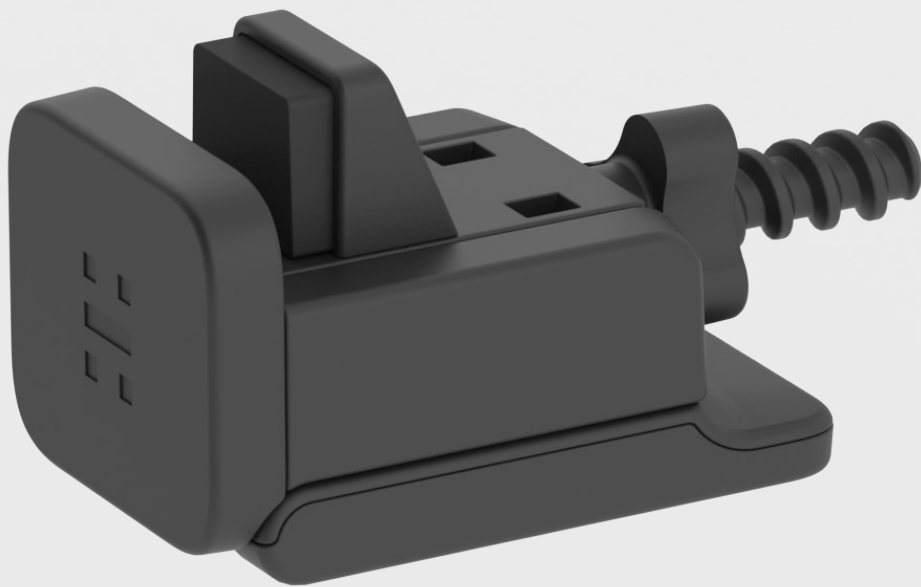

Huddly Screen Mount

For Huddly IQ, GO
and ONE.

Huddly Screen Mount

Min thickness of display 1 cm / 0.39 in

Max thickness of display 6 cm / 2.36 in

Screen Mount with camera on top of display

The Screen Mount lets you attach Huddly IQ, GO and ONE on top of, or below, the meeting room display.

Requirements

Minimum depth from front of display to wall is 8 cm / 3.14 in.

Mounting Recommendation

For displays mounted more than 110 cm / 43.30 in above floor level, mount below the display.

Compatibility

Kensington lock compatible

Tripod Screw

0.25" - 20 UNC

Weight

57 g

Color

Black

GTIN